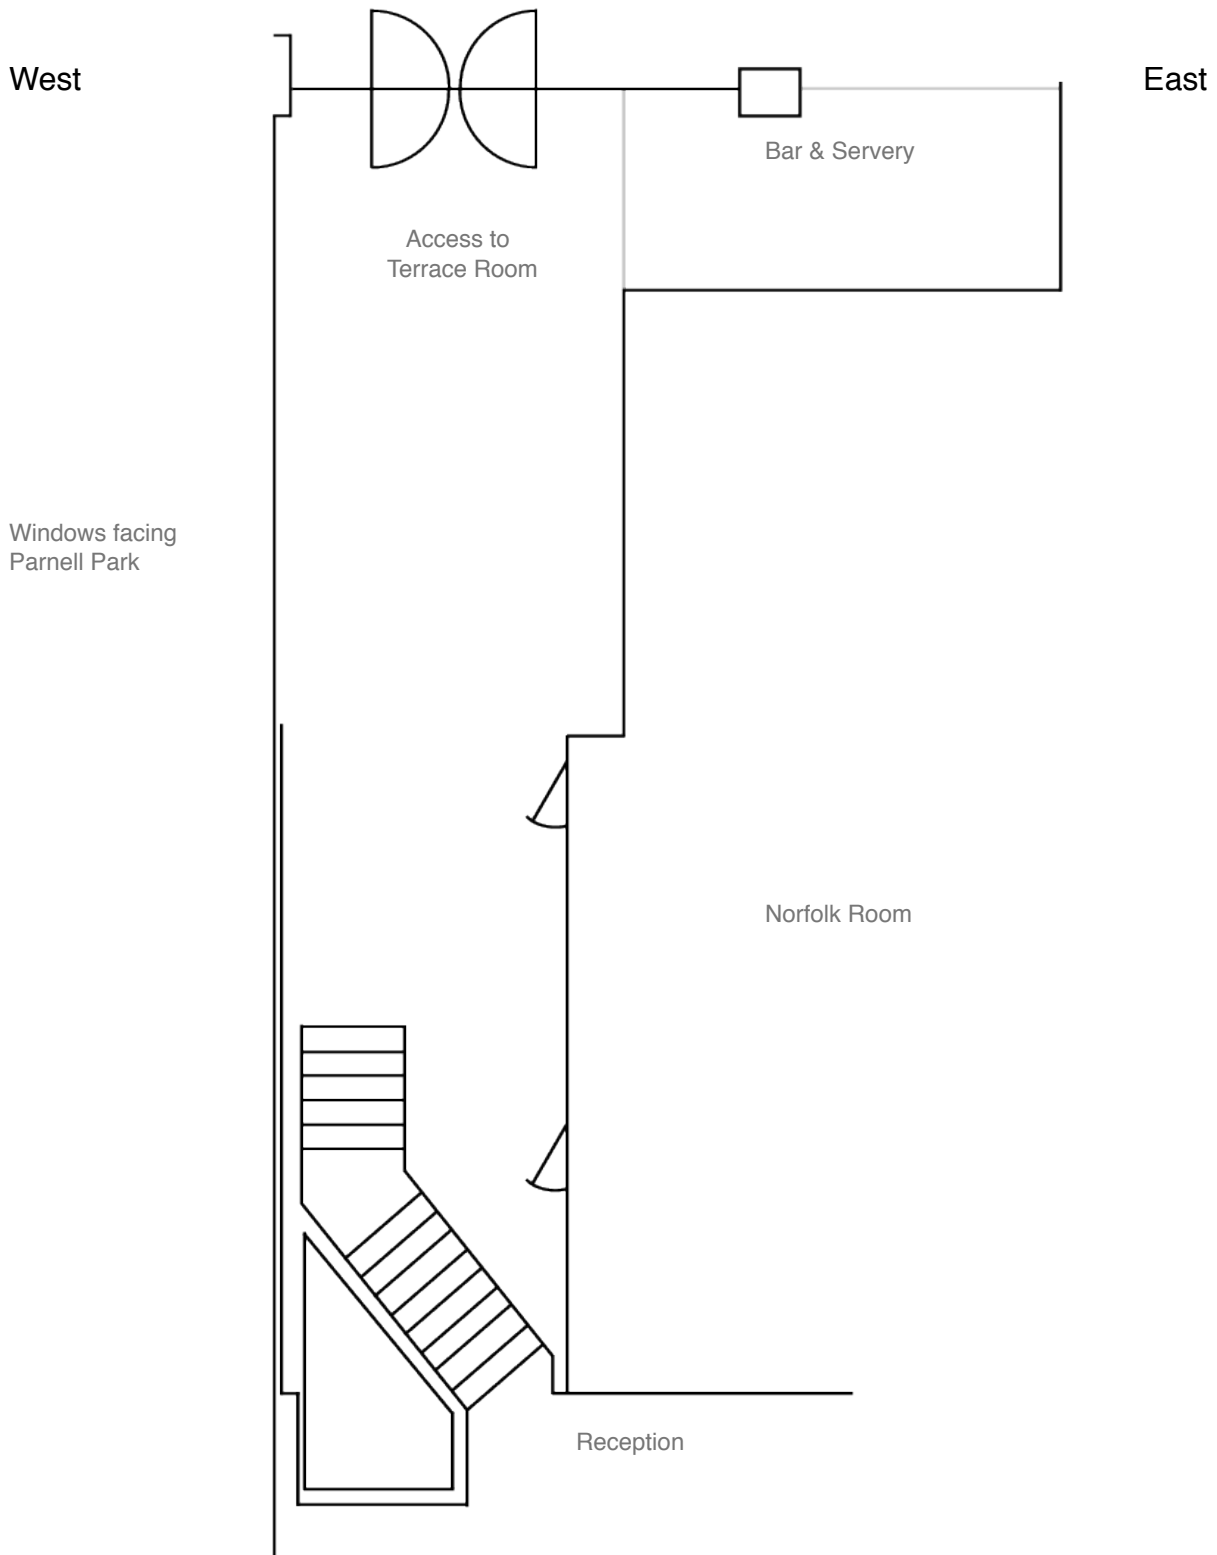

Hotel Novocastrian Terrace Lounge - Floor Plan

Room facilities include wi-fi reception, air conditioning, bar facilities and large west facing windows.

Ceiling Height: 3.0m

Area: 70m²

Dimensions indicated may not be accurate or to scale. This floor plan is provided as a guide only. Contact the Hotel for any measurements that may be required.