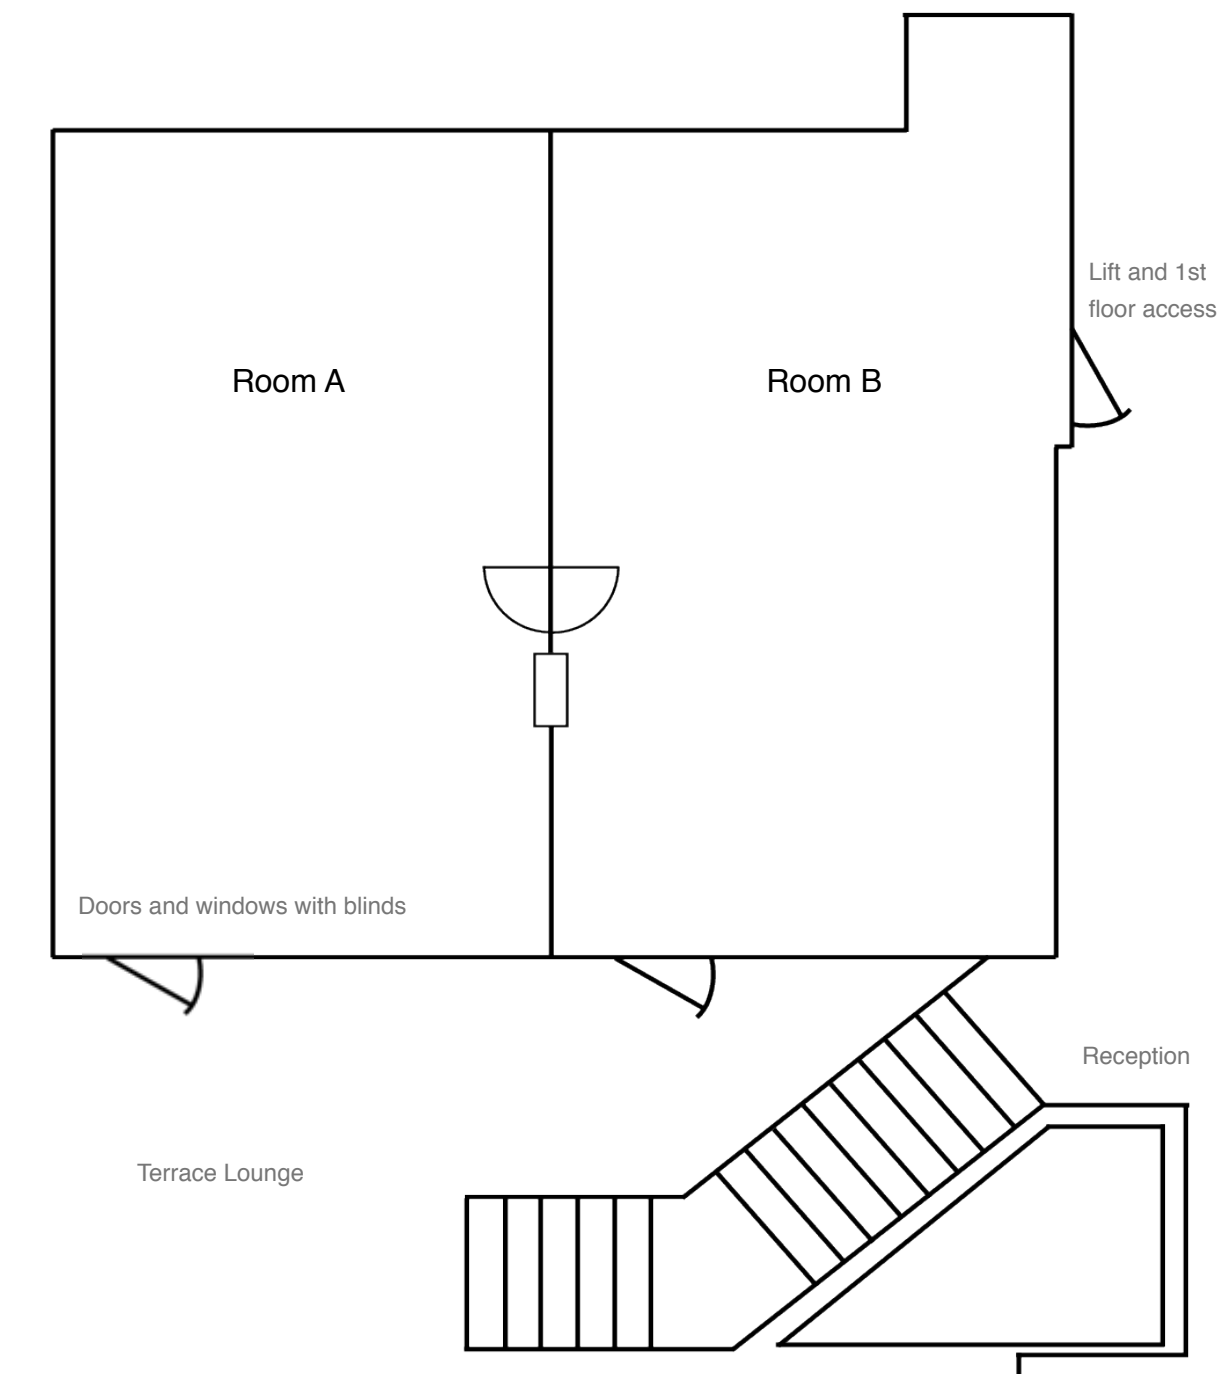

## Norfolk/Board Rooms A & B - Floor Plan

Room facilities include wi-fi reception, wired network point, air conditioning, pstn phone point and windows facing east on to the Terrace Lounge.

Ceiling Height: 2.4m

Area: 25m<sup>2</sup>

North

South

Dimensions indicated may not be accurate or to scale. This floor plan is provided as a a guide only. Contact the Hotel for any measurements that may be required.

Hotel Novocastrian - 02 4926 3688 - [info@novocastrian.com.au](mailto:info@novocastrian.com.au) - [www.novocastrian.com.au](http://www.novocastrian.com.au)